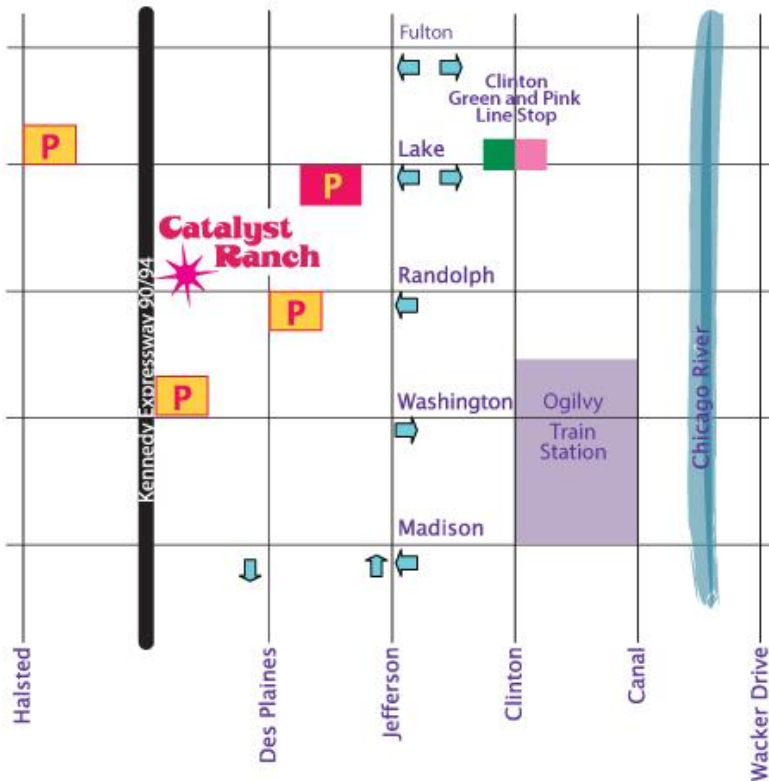

CATALYST RANCH PARKING INFORMATION

VISITING CATALYST RANCH

Catalyst Ranch is located in Chicago's hot West Loop neighborhood at 656 W. Randolph Street, in close proximity to 55, 90/94, 290, as well as major CTA rail lines, bus routes and Metra's Ogilvy & Union Stations.

P = Voucher parking garage

P = Public lots

Where Am I Going? Catalyst Ranch is located on Randolph St. between Des Plaines and I90/94. Randolph is a one way street going west, so keep this in mind when exiting the freeway. We're located on the North side of Randolph St. in the Haymarket Building (look for the large green awnings).

Floor 3W Rooms: Polka, Tango, Cha Cha
Floor 4E Rooms: Mambo, Jitterbug, Foxtrot

I've Decided to Drive, But Now What?

There are 4 parking lots nearby (see map), but **discounted parking is available only at System Parking, 180 N. Jefferson**. The entrance is on LAKE Street between Desplaines & Jefferson, NOT on JEFFERSON St. The garage is attached to a condo building and right next door to Subway. Parking is \$10 (for up to 12 hours) with validation. You must obtain an original ticket from the garage and purchase your coupon at Catalyst Ranch. Parking coupons must be paid for in cash.

Find us on social media sites to check in, chat or join in the conversation.

GET HERE FROM THERE! PUBLIC TRANSPORTATION OPTIONS

By CTA: Green & Pink Lines/Clinton Stop
Blue Line/Grand Stop
Brown Line/Washington Stop